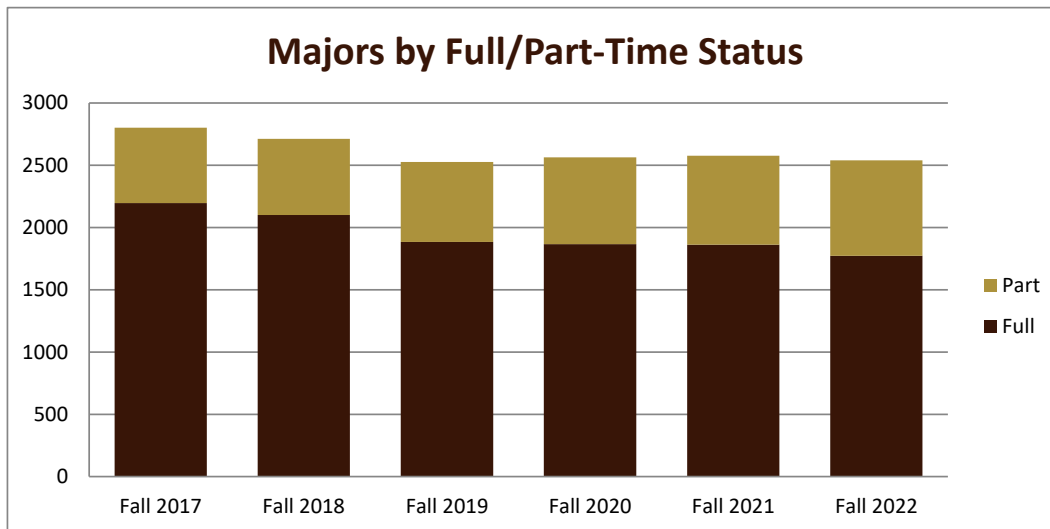

## Majors Enrolled

Academic Years 2017-18 to 2022-23

Using Fall Semester data (Fall 2017 to Fall 2022) for Term specific measures

Enrollment by Class						
	Fall 2017	Fall 2018	Fall 2019	Fall 2020	Fall 2021	Fall 2022
1 - Freshmen	8	8	6	3	7	6
2 - Sophomore	5	5	7	6	4	2
3 - Junior	7	4	6	6	5	4
4 - Senior	14	10	10	6	8	8
5 - Previous Degree	1	2	2	1	1	
<b>Grand Total</b>	<b>35</b>	<b>29</b>	<b>31</b>	<b>22</b>	<b>25</b>	<b>20</b>

## Majors Enrolled

Academic Years 2017-18 to 2022-23

Using Fall Semester data (Fall 2017 to Fall 2022) for Term specific measures

Enrollment by FT/PT						
	Fall 2017	Fall 2018	Fall 2019	Fall 2020	Fall 2021	Fall 2022
Full	33	25	27	19	23	17
Part	2	4	4	3	2	3
<b>Grand Total</b>	<b>35</b>	<b>29</b>	<b>31</b>	<b>22</b>	<b>25</b>	<b>20</b>