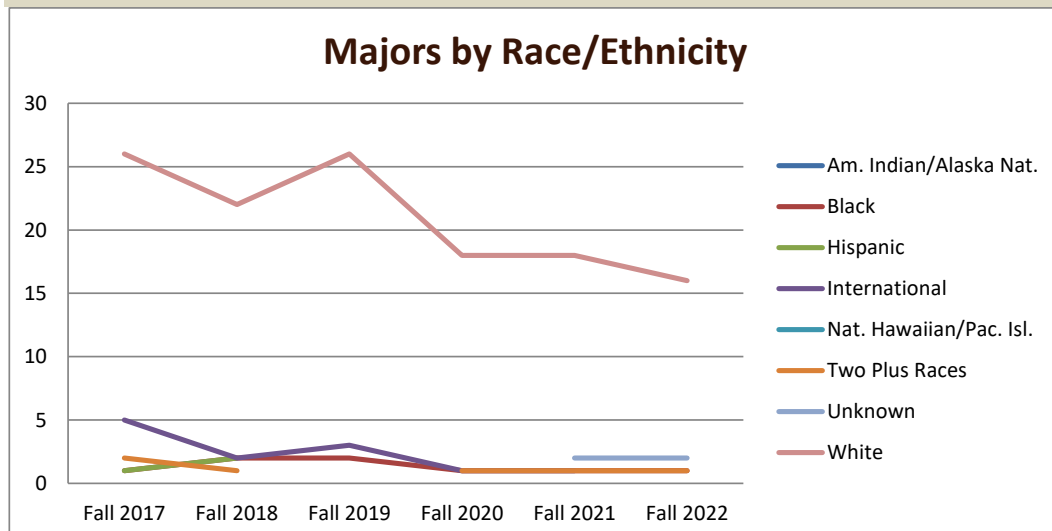

Enrollment by Race/Ethnicity						
	Fall 2017	Fall 2018	Fall 2019	Fall 2020	Fall 2021	Fall 2022
Am. Indian/Alaska Nat.				1		
Black	1	2	2	1	1	1
Hispanic	1	2			1	
International	5	2	3	1	1	
Nat. Hawaiian/Pac. Isl.					1	
Two Plus Races	2	1		1	1	1
Unknown					2	2
White	26	22	26	18	18	16
Grand Total	35	29	31	22	25	20