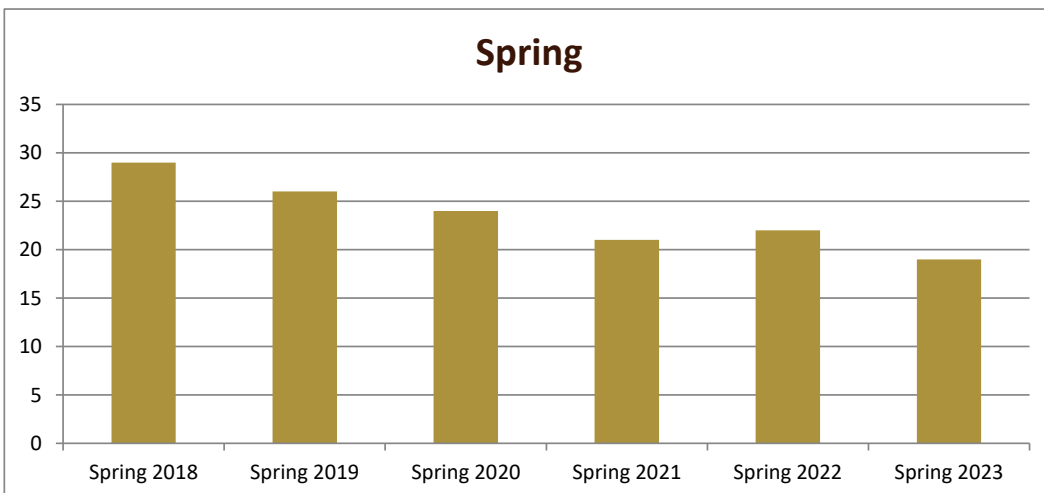

# SMSU Environmental Science Program Data

## Majors Enrolled

Academic Years 2017-18 to 2022-23

Using Fall Semester data (Fall 2017 to Fall 2022) for Term specific measures

Enrollment by Term						
	2018	2019	2020	2021	2022	2023
Fall	35	29	31	22	25	20
Spring	29	26	24	21	22	19
Summer	3	1	3	5	1	6