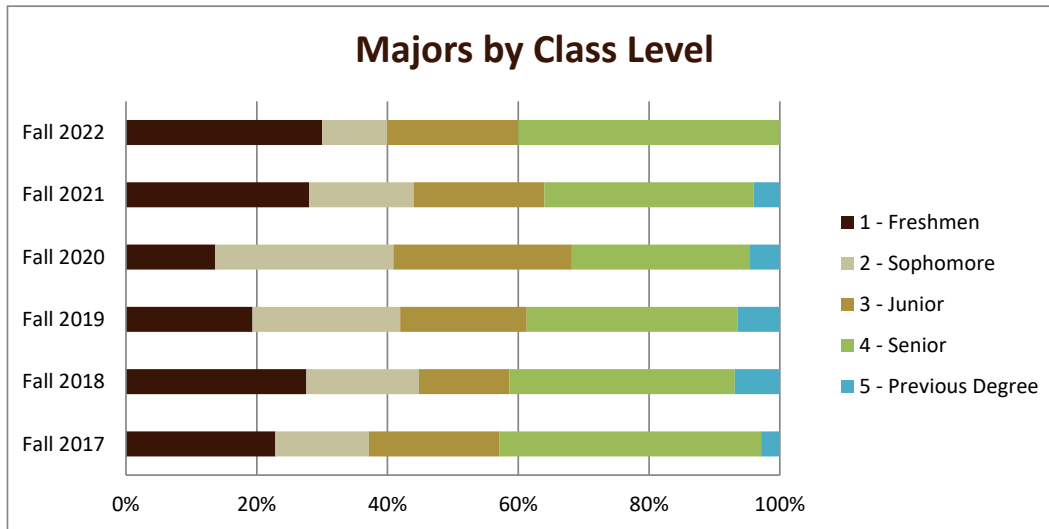

Enrollment by Race/Ethnicity						
	Fall 2017	Fall 2018	Fall 2019	Fall 2020	Fall 2021	Fall 2022
Am. Indian/Alaska Nat.				1		
Black	1	2	2	1	1	1
Hispanic	1	2			1	
International	5	2	3	1	1	
Nat. Hawaiian/Pac. Isl.					1	
Two Plus Races	2	1		1	1	1
Unknown					2	2
White	26	22	26	18	18	16
<b>Grand Total</b>	<b>35</b>	<b>29</b>	<b>31</b>	<b>22</b>	<b>25</b>	<b>20</b>

# SMSU Environmental Science Program Data

## Majors Enrolled

Academic Years 2017-18 to 2022-23

Using Fall Semester data (Fall 2017 to Fall 2022) for Term specific measures

Enrollment by Class						
	Fall 2017	Fall 2018	Fall 2019	Fall 2020	Fall 2021	Fall 2022
1 - Freshmen	8	8	6	3	7	6
2 - Sophomore	5	5	7	6	4	2
3 - Junior	7	4	6	6	5	4
4 - Senior	14	10	10	6	8	8
5 - Previous Degree	1	2	2	1	1	
<b>Grand Total</b>	<b>35</b>	<b>29</b>	<b>31</b>	<b>22</b>	<b>25</b>	<b>20</b>