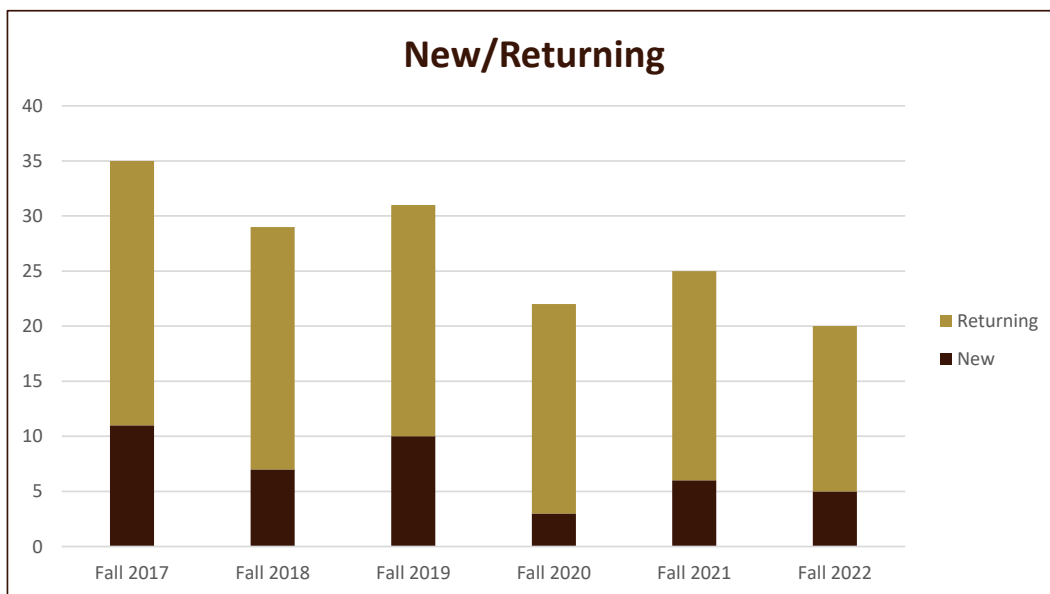

New/Return Headcount						
	Fall 2017	Fall 2018	Fall 2019	Fall 2020	Fall 2021	Fall 2022
New	11	7	10	3	6	5
Returning	24	22	21	19	19	15
Grand Total	35	29	31	22	25	20