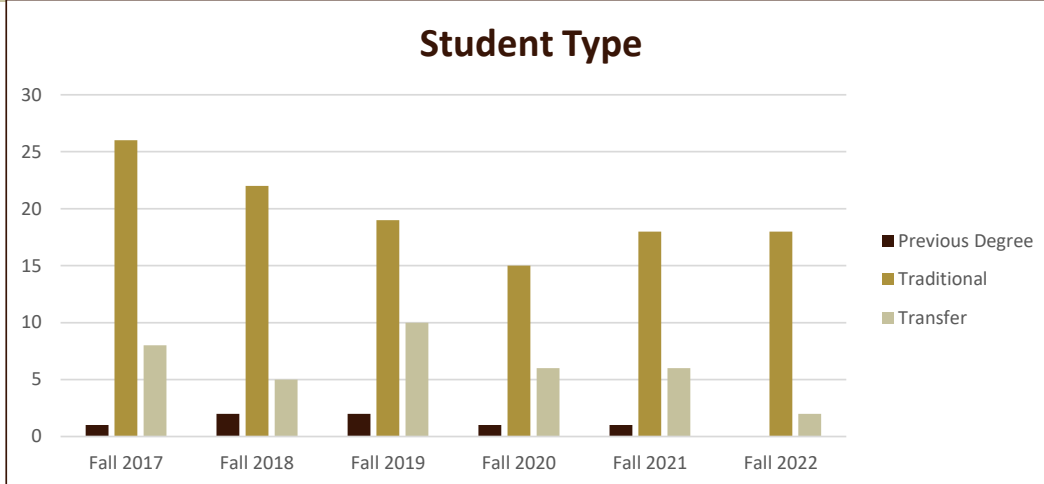

## Majors Enrolled

Academic Years 2017-18 to 2022-23

Using Fall Semester data (Fall 2017 to Fall 2022) for Term specific measures

Student Type	Fall 2017	Fall 2018	Fall 2019	Fall 2020	Fall 2021	Fall 2022
Previous Degree	1	2	2	1	1	
Traditional	26	22	19	15	18	18
Transfer	8	5	10	6	6	2
<b>Grand Total</b>	<b>35</b>	<b>29</b>	<b>31</b>	<b>22</b>	<b>25</b>	<b>20</b>