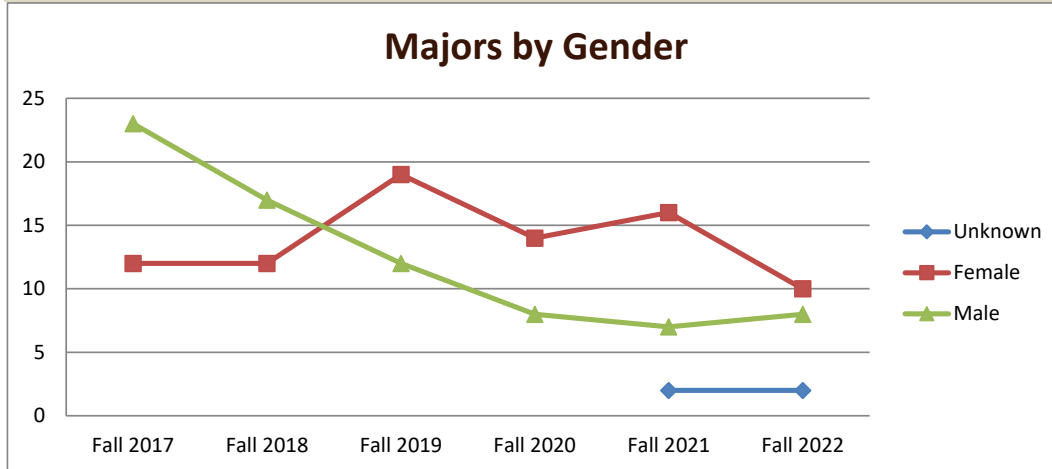

## Majors Enrolled

Academic Years 2017-18 to 2022-23

Using Fall Semester data (Fall 2017 to Fall 2022) for Term specific measures

Enrollment by Term						
	2018	2019	2020	2021	2022	2023
Fall	35	29	31	22	25	20
Spring	29	26	24	21	22	19
Summer	3	1	3	5	1	6

## Majors Enrolled

Academic Years 2017-18 to 2022-23

Using Fall Semester data (Fall 2017 to Fall 2022) for Term specific measures

Enrollment by Gender						
	Fall 2017	Fall 2018	Fall 2019	Fall 2020	Fall 2021	Fall 2022
Unknown					2	2
Female	12	12	19	14	16	10
Male	23	17	12	8	7	8
<b>Grand Total</b>	<b>35</b>	<b>29</b>	<b>31</b>	<b>22</b>	<b>25</b>	<b>20</b>